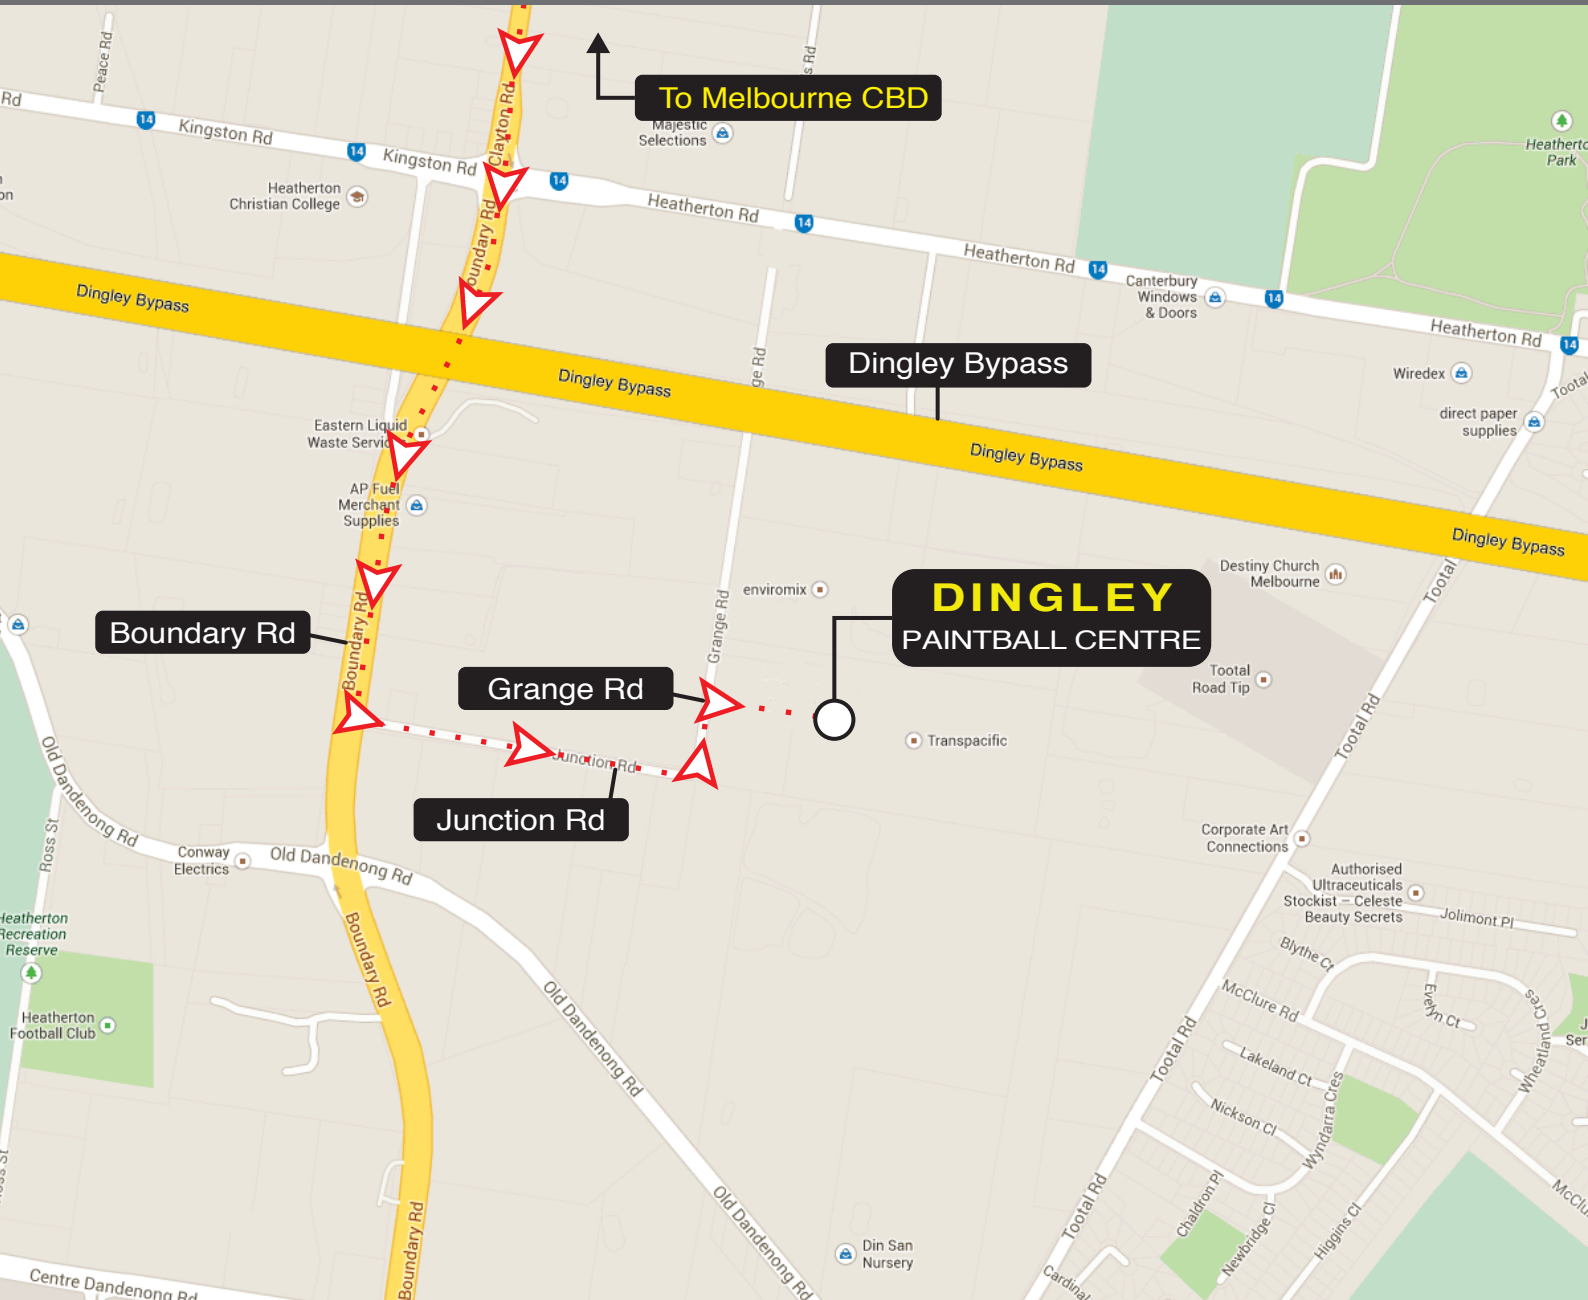

DINGLEY DIRECTIONS

ESTIMATED DRIVE TIME: 30 mins by car from the Melbourne CBD
PAINTBALL CENTRE ADDRESS: 1c Grange Rd, Dingley VIC 3172

BY CAR FROM MELBOURNE CBD

1. Turn left at King St and continue along Kings Way.
2. Turn left to merge onto Burnley Tunnel.
3. Take a slight right at Citylink and continue on the Monash Fwy.
4. Take the Warrigal Hwy exit and turn left at Princes Hwy.
5. Turn right at Clayton Rd .
6. Continue straight across Heatherton Rd and Clayton Rd becomes Boundary Rd.
7. Take the next left on to Junction Rd. Follow it around to the left on to Grange Rd.
8. Turn right at the first road (private road) and follow signs to the paintball centre, 600m on your right.

NEAREST BUS STOP

Heatherton Christian College (stop ID 10888) at the corner of Clayton Rd/Kingston Road, Clarinda. 10 min walk to paintball centre.

NEAREST TRAIN STATIONS

SPRINGVALE - (Cranbourne and Pakenham Lines)
CHELTENHAM - (Frankston Line)
You will need to pre-book a taxi for the 14 min drive from Springvale station or the 10 min drive from Cheltenham.

LOST?

Call us for directions

1300 795 336